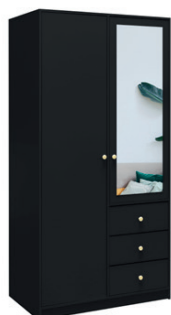

wardrobe

SIENA D2

NEW

SIENA D2 wardrobe is a perfect choice for compact living spaces. This aesthetic piece of furniture with clean lines and simple yet elegant design shall make any interior look neat and modern.

In the picture: frame - black; front - black, mirror. Hinged door.

*hinged
doors*

*golden
knobs*

*two hanging
rails*

new!

available colour options

interior and dimensions

frame: white
front: white, mirror

frame: black
front: black, mirror

wardrobe SIENA D2
width 100 | depth 57,5 | height 200 cm