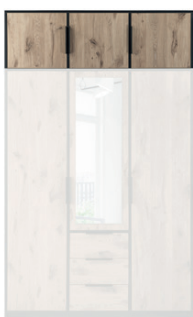

wardrobe

# LATI D3 extension

NEW

An extension for LATI D3 wardrobe provides that little extra space without affecting the overall look. LATI D3 wardrobe is an ideal choice for modern loft or industrial interiors. The combination of black, wood and mirror stresses the austere look. With external drawers, two hanging rail and hinged doors it offers comfortable everyday use.

In the picture: frame - black; front - Viking oak, black, mirror. Hinged door.

decorative  
black  
elements

classic  
colours

spacious  
interior

new!

available colour options

dimensions

frame: black  
front: Viking oak

LATI D3 extension  
width 149 | depth 57,5 | height 45 cm