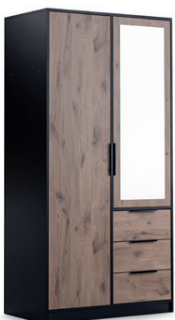

wardrobe

# LATI D2

NEW

LATI D2 wardrobe is an ideal choice for modern loft or industrial interiors. The combination of black, wood and mirror stresses the austere look. With external drawers, hanging rail and hinged doors it offers comfortable access and everyday use.

In the picture: frame - black; front - Viking oak, black. Hinged door.

*hinged  
doors*

*decorative  
black  
elements*

*everlasting  
design*

*external  
drawers*

*new!*

available colour options

interior and dimensions

frame: black  
front: Viking oak, mirror

wardrobe LATI D2  
width 100 | depth 57,5 | height 200 cm