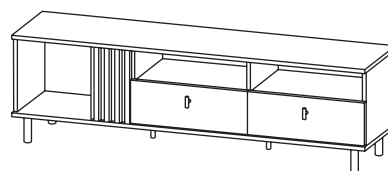

DIMENSIONS _

- Low vitrine - W 90,1 / H 148,8 / D 40 cm
- RTV table 165 - W 165,1 / H 49,2 / D 40 cm
- RTV table 138 - W 138,1 / H 49,2 / D 40 cm
- Commode 165 2d3s - W 165,1 / H 82,2 / D 40 cm
- Commode 165 3d witr. - W 165,1 / H 82,2 / D 40 cm
- Coffee table - W 100,1 / H 43,2 / D 60 cm

Coffee table

W 100,1 / H 43,2 / D 60 cm

RTV table 138

W 138,1 / H 49,2 / D 40 cm

Low vitrine

W 90,1 / H 148,8 / D 40 cm

RTV table 165

W 165,1 / H 49,2 / D 40 cm

Commode 165 3d with.

W 165,1 / H 82,2 / D 40 cm

Commode 165 2d3s

W 165,1 / H 82,2 / D 40 cm

INFORMATION _

The collection presented in this offer is the property of Meble Laski Kaczorowski Sp.k. This card is not an offer within the meaning of the Civil Code. The manufacturer reserves the right to make structural changes to the offered furniture, without changing the overall character. The dimensions given may be slightly changed. All dimensions given are external dimensions and are given in centimeters. Due to different monitor settings, the colors on offer may slightly differ from the colors of the furniture.