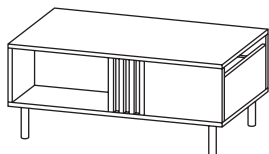

GENERAL INFORMATION _

Front / Corps: Laminated chipboard E05, 16 mm

Rim: ABS

Handle: ZnAl, black mat

Furniture leg: metal, black

Additional info.: MDF board, LED (option)

Colour: Artisan Oak + Black anthrazit

DIMENSIONS _

- Low vitrine - W 90,1 / H 148,8 / D 40 cm
- RTV table 165 - W 165,1 / H 49,2 / D 40 cm
- RTV table 138 - W 138,1 / H 49,2 / D 40 cm
- Commode 165 2d3s - W 165,1 / H 82,2 / D 40 cm
- Commode 165 3d witr. - W 165,1 / H 82,2 / D 40 cm
- Coffee table - W 100,1 / H 43,2 / D 60 cm

Coffee table

W 100,1 / H 43,2 / D 60 cm

RTV table 138

W 138,1 / H 49,2 / D 40 cm

Low vitrine

W 90,1 / H 148,8 / D 40 cm

RTV table 165

W 165,1 / H 49,2 / D 40 cm

Commode 165 3d with.

W 165,1 / H 82,2 / D 40 cm

Commode 165 2d3s

W 165,1 / H 82,2 / D 40 cm

INFORMATION _

The collection presented in this offer is the property of Meble Laski Kaczorowski Sp.k. This card is not an offer within the meaning of the Civil Code. The manufacturer reserves the right to make structural changes to the offered furniture, without changing the overall character. The dimensions given may be slightly changed. All dimensions given are external dimensions and are given in centimeters. Due to different monitor settings, the colors on offer may slightly differ from the colors of the furniture.