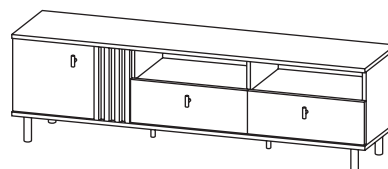

DIMENSIONS _

- Low vitrine - W 90,1 / H 148,8 / D 40 cm
- RTV table 165 - W 165,1 / H 49,2 / D 40 cm
- RTV table 138 - W 138,1 / H 49,2 / D 40 cm
- Commode 165 2d3s - W 165,1 / H 82,2 / D 40 cm
- Commode 165 3d witr. - W 165,1 / H 82,2 / D 40 cm
- Coffee table - W 100,1 / H 43,2 / D 60 cm

Coffee table

W 100,1 / H 43,2 / D 60 cm

RTV table 138

W 138,1 / H 49,2 / D 40 cm

Low vitrine

W 90,1 / H 148,8 / D 40 cm

RTV table 165

W 165,1 / H 49,2 / D 40 cm

Commode 165 3d with.

W 165,1 / H 82,2 / D 40 cm

Commode 165 2d3s

W 165,1 / H 82,2 / D 40 cm

INFORMATION _

The collection presented in this offer is the property of Meble Laski Kaczorowski Sp.k. This card is not an offer within the meaning of the Civil Code. The manufacturer reserves the right to make structural changes to the offered furniture, without changing the overall character. The dimensions given may be slightly changed. All dimensions given are external dimensions and are given in centimeters. Due to different monitor settings, the colors on offer may slightly differ from the colors of the furniture.