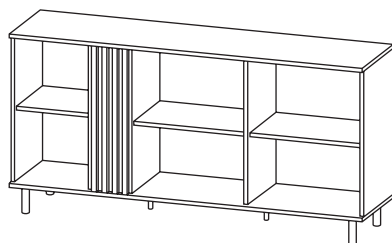

DIMENSIONS _

- Low vitrine - W 90,1 / H 148,8 / D 40 cm
- RTV table 165 - W 165,1 / H 49,2 / D 40 cm
- RTV table 138 - W 138,1 / H 49,2 / D 40 cm
- Commode 165 2d3s - W 165,1 / H 82,2 / D 40 cm
- Commode 165 3d witr. - W 165,1 / H 82,2 / D 40 cm
- Coffee table - W 100,1 / H 43,2 / D 60 cm

Coffee table

W 100,1 / H 43,2 / D 60 cm

RTV table 138

W 138,1 / H 49,2 / D 40 cm

Low vitrine

W 90,1 / H 148,8 / D 40 cm

RTV table 165

W 165,1 / H 49,2 / D 40 cm

Commode 165 3d with.

W 165,1 / H 82,2 / D 40 cm

Commode 165 2d3s

W 165,1 / H 82,2 / D 40 cm

INFORMATION _

The collection presented in this offer is the property of Meble Laski Kaczorowski Sp.k. This card is not an offer within the meaning of the Civil Code. The manufacturer reserves the right to make structural changes to the offered furniture, without changing the overall character. The dimensions given may be slightly changed. All dimensions given are external dimensions and are given in centimeters. Due to different monitor settings, the colors on offer may slightly differ from the colors of the furniture.