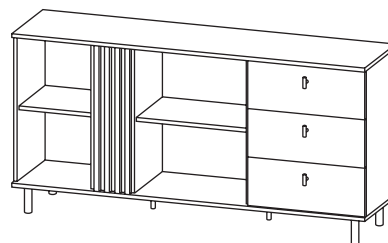

DIMENSIONS _

- Low vitrine - W 90,1 / H 148,8 / D 40 cm
- RTV table 165 - W 165,1 / H 49,2 / D 40 cm
- RTV table 138 - W 138,1 / H 49,2 / D 40 cm
- Commode 165 2d3s - W 165,1 / H 82,2 / D 40 cm
- Commode 165 3d witr. - W 165,1 / H 82,2 / D 40 cm
- Coffee table - W 100,1 / H 43,2 / D 60 cm

Coffee table

W 100,1 / H 43,2 / D 60 cm

RTV table 138

W 138,1 / H 49,2 / D 40 cm

Low vitrine

W 90,1 / H 148,8 / D 40 cm

RTV table 165

W 165,1 / H 49,2 / D 40 cm

Commode 165 3d with.

W 165,1 / H 82,2 / D 40 cm

Commode 165 2d3s

W 165,1 / H 82,2 / D 40 cm

INFORMATION _

The collection presented in this offer is the property of Meble Laski Kaczorowski Sp.k. This card is not an offer within the meaning of the Civil Code. The manufacturer reserves the right to make structural changes to the offered furniture, without changing the overall character. The dimensions given may be slightly changed. All dimensions given are external dimensions and are given in centimeters. Due to different monitor settings, the colors on offer may slightly differ from the colors of the furniture.