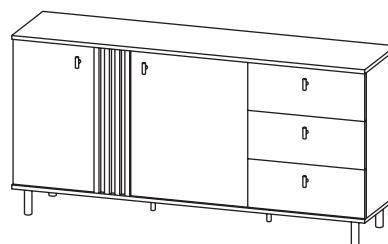

DIMENSIONS _

- Low vitrine - W 90,1 / H 148,8 / D 40 cm
- RTV table 165 - W 165,1 / H 49,2 / D 40 cm
- RTV table 138 - W 138,1 / H 49,2 / D 40 cm
- Commode 165 2d3s - W 165,1 / H 82,2 / D 40 cm
- Commode 165 3d witr. - W 165,1 / H 82,2 / D 40 cm
- Coffee table - W 100,1 / H 43,2 / D 60 cm

Coffee table

W 100,1 / H 43,2 / D 60 cm

RTV table 138

W 138,1 / H 49,2 / D 40 cm

Low vitrine

W 90,1 / H 148,8 / D 40 cm

RTV table 165

W 165,1 / H 49,2 / D 40 cm

Commode 165 3d with.

W 165,1 / H 82,2 / D 40 cm

Commode 165 2d3s

W 165,1 / H 82,2 / D 40 cm

INFORMATION _

The collection presented in this offer is the property of Meble Laski Kaczorowski Sp.k. This card is not an offer within the meaning of the Civil Code. The manufacturer reserves the right to make structural changes to the offered furniture, without changing the overall character. The dimensions given may be slightly changed. All dimensions given are external dimensions and are given in centimeters. Due to different monitor settings, the colors on offer may slightly differ from the colors of the furniture.