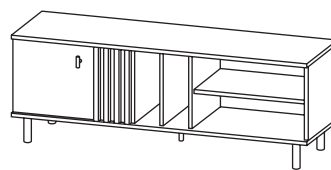

GENERAL INFORMATION _

Front / Corps: Laminated chipboard E05, 16 mm

Rim: ABS

Handle: ZnAl, black mat

Furniture leg: metal, black

Additional info.: MDF board, LED (option)

Colour: Artisan Oak + Black anthrazit

DIMENSIONS _

- Low vitrine - W 90,1 / H 148,8 / D 40 cm
- RTV table 165 - W 165,1 / H 49,2 / D 40 cm
- RTV table 138 - W 138,1 / H 49,2 / D 40 cm
- Commode 165 2d3s - W 165,1 / H 82,2 / D 40 cm
- Commode 165 3d witr. - W 165,1 / H 82,2 / D 40 cm
- Coffee table - W 100,1 / H 43,2 / D 60 cm

Coffee table

W 100,1 / H 43,2 / D 60 cm

RTV table 138

W 138,1 / H 49,2 / D 40 cm

Low vitrine

W 90,1 / H 148,8 / D 40 cm

RTV table 165

W 165,1 / H 49,2 / D 40 cm

Commode 165 3d with.

W 165,1 / H 82,2 / D 40 cm

Commode 165 2d3s

W 165,1 / H 82,2 / D 40 cm

INFORMATION _

The collection presented in this offer is the property of Meble Laski Kaczorowski Sp.k. This card is not an offer within the meaning of the Civil Code. The manufacturer reserves the right to make structural changes to the offered furniture, without changing the overall character. The dimensions given may be slightly changed. All dimensions given are external dimensions and are given in centimeters. Due to different monitor settings, the colors on offer may slightly differ from the colors of the furniture.