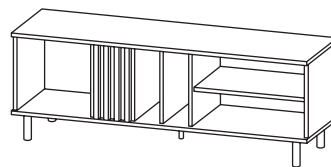

GENERAL INFORMATION _

Front / Corps: Laminated chipboard E05, 16 mm

Rim: ABS

Handle: ZnAl, black mat

Furniture leg: metal, black

Additional info.: MDF board, LED (option)

Colour: Artisan Oak + Black anthrazit

DIMENSIONS _

- Low vitrine - W 90,1 / H 148,8 / D 40 cm
- RTV table 165 - W 165,1 / H 49,2 / D 40 cm
- RTV table 138 - W 138,1 / H 49,2 / D 40 cm
- Commode 165 2d3s - W 165,1 / H 82,2 / D 40 cm
- Commode 165 3d witr. - W 165,1 / H 82,2 / D 40 cm
- Coffee table - W 100,1 / H 43,2 / D 60 cm

Coffee table

W 100,1 / H 43,2 / D 60 cm

RTV table 138

W 138,1 / H 49,2 / D 40 cm

Low vitrine

W 90,1 / H 148,8 / D 40 cm

RTV table 165

W 165,1 / H 49,2 / D 40 cm

Commode 165 3d with.

W 165,1 / H 82,2 / D 40 cm

Commode 165 2d3s

W 165,1 / H 82,2 / D 40 cm

INFORMATION _

The collection presented in this offer is the property of Meble Laski Kaczorowski Sp.k. This card is not an offer within the meaning of the Civil Code. The manufacturer reserves the right to make structural changes to the offered furniture, without changing the overall character. The dimensions given may be slightly changed. All dimensions given are external dimensions and are given in centimeters. Due to different monitor settings, the colors on offer may slightly differ from the colors of the furniture.