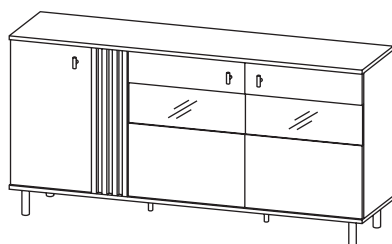

DIMENSIONS _

- Low vitrine - W 90,1 / H 148,8 / D 40 cm
- RTV table 165 - W 165,1 / H 49,2 / D 40 cm
- RTV table 138 - W 138,1 / H 49,2 / D 40 cm
- Commode 165 2d3s - W 165,1 / H 82,2 / D 40 cm
- Commode 165 3d witr. - W 165,1 / H 82,2 / D 40 cm
- Coffee table - W 100,1 / H 43,2 / D 60 cm

Coffee table

W 100,1 / H 43,2 / D 60 cm

RTV table 138

W 138,1 / H 49,2 / D 40 cm

Low vitrine

W 90,1 / H 148,8 / D 40 cm

RTV table 165

W 165,1 / H 49,2 / D 40 cm

Commode 165 3d with.

W 165,1 / H 82,2 / D 40 cm

Commode 165 2d3s

W 165,1 / H 82,2 / D 40 cm

INFORMATION _

The collection presented in this offer is the property of Meble Laski Kaczorowski Sp.k. This card is not an offer within the meaning of the Civil Code. The manufacturer reserves the right to make structural changes to the offered furniture, without changing the overall character. The dimensions given may be slightly changed. All dimensions given are external dimensions and are given in centimeters. Due to different monitor settings, the colors on offer may slightly differ from the colors of the furniture.