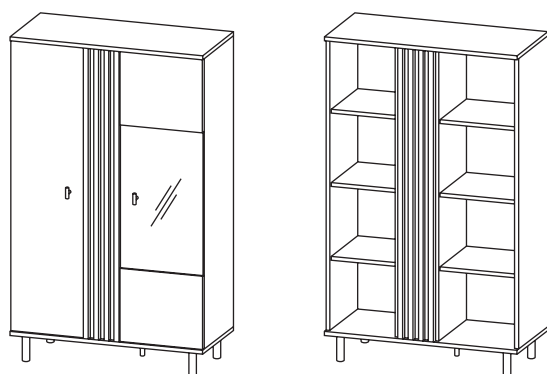

DIMENSIONS _

- Low vitrine - W 90,1 / H 148,8 / D 40 cm
- RTV table 165 - W 165,1 / H 49,2 / D 40 cm
- RTV table 138 - W 138,1 / H 49,2 / D 40 cm
- Commode 165 2d3s - W 165,1 / H 82,2 / D 40 cm
- Commode 165 3d witr. - W 165,1 / H 82,2 / D 40 cm
- Coffee table - W 100,1 / H 43,2 / D 60 cm

Coffee table

W 100,1 / H 43,2 / D 60 cm

RTV table 138

W 138,1 / H 49,2 / D 40 cm

Low vitrine

W 90,1 / H 148,8 / D 40 cm

RTV table 165

W 165,1 / H 49,2 / D 40 cm

Commode 165 3d with.

W 165,1 / H 82,2 / D 40 cm

Commode 165 2d3s

W 165,1 / H 82,2 / D 40 cm

INFORMATION _

The collection presented in this offer is the property of Meble Laski Kaczorowski Sp.k. This card is not an offer within the meaning of the Civil Code. The manufacturer reserves the right to make structural changes to the offered furniture, without changing the overall character. The dimensions given may be slightly changed. All dimensions given are external dimensions and are given in centimeters. Due to different monitor settings, the colors on offer may slightly differ from the colors of the furniture.