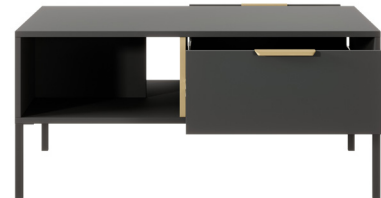

DANE OGÓLNE _

Body: laminated chipboard E05, 16 mm

Body color: anthracite

Front: laminated chipboard E05, 16 mm

Front color: anthracite

HDF: graphite

Rim: ABS, in the color of the board + gold color

Handle: edge, gold color

Legs: metal, black color

Hinges: inset / twin

Drawer guides: ball guides, full extension

HDF drawer: graphite

LED lighting: none

A - high commode 2d2s - W 103,3 / H 123,4 / D 39,5 cm

B - commode 153 3d2s - W 153,1 / H 81,4 / D 39,5 cm

D - commode 103 2d1s - W 103,3 / H 81,4 / D 39,5 cm

E - commode 203 4d - W 202,9 / H 81,4 / D 39,5 cm

F - rtv table 203 - W 202,9 / H 53,4 / D 39,5 cm

INFORMATION _

The collection presented in this offer is the property of Meble Laski Kaczorowski Sp.k. This card is not an offer within the meaning of the Civil Code. The manufacturer reserves the right to make structural changes to the offered furniture, without changing the overall character. The dimensions given may be slightly changed. All dimensions given are external dimensions and are given in centimeters. Due to different monitor settings, the colors on offer may slightly differ from the colors of the furniture.

G - rtv table 153 - W 153,1 / H 53,4 / D 39,5 cm

H - coffee table - W 96,9 / H 44,4 / D 60 cm

INFORMATION _

The collection presented in this offer is the property of Meble Laski Kaczorowski Sp.k. This card is not an offer within the meaning of the Civil Code. The manufacturer reserves the right to make structural changes to the offered furniture, without changing the overall character. The dimensions given may be slightly changed. All dimensions given are external dimensions and are given in centimeters. Due to different monitor settings, the colors on offer may slightly differ from the colors of the furniture.