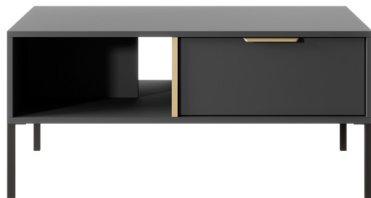

DANE OGÓLNE _

Body: laminated chipboard E05, 16 mm

Body color: anthracite

Front: laminated chipboard E05, 16 mm

Front color: anthracite

HDF: graphite

Rim: ABS, in the color of the board + gold color

Handle: edge, gold color

Legs: metal, black color

Hinges: inset / twin

Drawer guides: ball guides, full extension

HDF drawer: graphite

LED lighting: none

A - high commode 2d2s - W 103,3 / H 123,4 / D 39,5 cm

B - commode 153 3d2s - W 153,1 / H 81,4 / D 39,5 cm

D - commode 103 2d1s - W 103,3 / H 81,4 / D 39,5 cm

E - commode 203 4d - W 202,9 / H 81,4 / D 39,5 cm

F - rtv table 203 - W 202,9 / H 53,4 / D 39,5 cm

INFORMATION _

The collection presented in this offer is the property of Meble Laski Kaczorowski Sp.k. This card is not an offer within the meaning of the Civil Code. The manufacturer reserves the right to make structural changes to the offered furniture, without changing the overall character. The dimensions given may be slightly changed. All dimensions given are external dimensions and are given in centimeters. Due to different monitor settings, the colors on offer may slightly differ from the colors of the furniture.

G - rtv table 153 - W 153,1 / H 53,4 / D 39,5 cm

H - coffee table - W 96,9 / H 44,4 / D 60 cm

INFORMATION _

The collection presented in this offer is the property of Meble Laski Kaczorowski Sp.k. This card is not an offer within the meaning of the Civil Code. The manufacturer reserves the right to make structural changes to the offered furniture, without changing the overall character. The dimensions given may be slightly changed. All dimensions given are external dimensions and are given in centimeters. Due to different monitor settings, the colors on offer may slightly differ from the colors of the furniture.