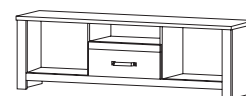

GENERAL INFORMATION _

Front / Corps: Laminated chipboard E05, 16 mm

Rim: ABS

Handle: ZnAl

Additional information: board made of MDF, universal

Leghting: LED (option)

Colour: Sand Grange Oak + Matera

Coffee table
W 90 / H 51,2 / D 60 cm

Hanging shelf
W 137 / H 16,5 / D 18,1 cm

High vitrine
W 62 / H 196,3 / D 40 cm

RTV table
W 165 / H 51,2 / D 40 cm

Low vitrine
W 110 / H 133 / D 40 cm

Commode 2d2s
W 165 / H 83,8 / D 40 cm

Hanging shelf
W 137 / H 16,5 / D 18,1 cm

Coffee table
W 90 / H 51,2 / D 60 cm

RTV table
W 165 / H 51,2 / D 40 cm

Commode 2d2s
W 165 / H 83,8 / D 40 cm

High vitrine
W 62 / H 196,3 / D 40 cm

Low vitrine
W 110 / H 133 / D 40 cm

INFORMATION _

The collection presented in this offer is the property of Meble Laski Kaczorowski Sp.k. This card is not an offer within the meaning of the Civil Code. The manufacturer reserves the right to make structural changes to the offered furniture, without changing the overall character. The dimensions given may be slightly changed. All dimensions given are external dimensions and are given in centimeters. Due to different monitor settings, the colors on offer may slightly differ from the colors of the furniture.