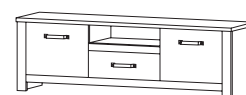

GENERAL INFORMATION _

Front / Corps: Laminated chipboard E05, 16 mm

Rim: ABS

Handle: ZnAl

Additional information: board made of MDF, universal

Leghting: LED (option)

Colour: Sand Grange Oak + Matera

Coffee table
W 90 / H 51,2 / D 60 cm

Hanging shelf
W 137 / H 16,5 / D 18,1 cm

High vitrine
W 62 / H 196,3 / D 40 cm

RTV table
W 165 / H 51,2 / D 40 cm

Low vitrine
W 110 / H 133 / D 40 cm

Commode 2d2s
W 165 / H 83,8 / D 40 cm

Hanging shelf
W 137 / H 16,5 / D 18,1 cm

Coffee table
W 90 / H 51,2 / D 60 cm

RTV table
W 165 / H 51,2 / D 40 cm

Commode 2d2s
W 165 / H 83,8 / D 40 cm

High vitrine
W 62 / H 196,3 / D 40 cm

Low vitrine
W 110 / H 133 / D 40 cm

INFORMATION _

The collection presented in this offer is the property of Meble Laski Kaczorowski Sp.k. This card is not an offer within the meaning of the Civil Code. The manufacturer reserves the right to make structural changes to the offered furniture, without changing the overall character. The dimensions given may be slightly changed. All dimensions given are external dimensions and are given in centimeters. Due to different monitor settings, the colors on offer may slightly differ from the colors of the furniture.