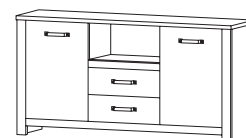

Hanging shelf
W 137 / H 16,5 / D 18,1 cm

High vitrine
W 62 / H 196,3 / D 40 cm

RTV table
W 165 / H 51,2 / D 40 cm

Low vitrine
W 110 / H 133 / D 40 cm

Commode 2d2s
W 165 / H 83,8 / D 40 cm

Hanging shelf
W 137 / H 16,5 / D 18,1 cm

Coffee table
W 90 / H 51,2 / D 60 cm

RTV table
W 165 / H 51,2 / D 40 cm

Commode 2d2s
W 165 / H 83,8 / D 40 cm

High vitrine
W 62 / H 196,3 / D 40 cm

Low vitrine
W 110 / H 133 / D 40 cm

INFORMATION _

The collection presented in this offer is the property of Meble Laski Kaczorowski Sp.k. This card is not an offer within the meaning of the Civil Code. The manufacturer reserves the right to make structural changes to the offered furniture, without changing the overall character. The dimensions given may be slightly changed. All dimensions given are external dimensions and are given in centimeters. Due to different monitor settings, the colors on offer may slightly differ from the colors of the furniture.