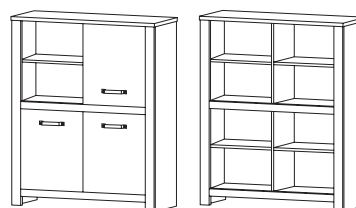

GENERAL INFORMATION _

Front / Corps: Laminated chipboard E05, 16 mm

Rim: ABS

Handle: ZnAl

Additional information: board made of MDF, universal

Leghting: LED (option)

Colour: Sand Grange Oak + Matera

Coffee table
W 90 / H 51,2 / D 60 cm

Hanging shelf
W 137 / H 16,5 / D 18,1 cm

High vitrine
W 62 / H 196,3 / D 40 cm

RTV table
W 165 / H 51,2 / D 40 cm

Low vitrine
W 110 / H 133 / D 40 cm

Commode 2d2s
W 165 / H 83,8 / D 40 cm

Hanging shelf
W 137 / H 16,5 / D 18,1 cm

Coffee table
W 90 / H 51,2 / D 60 cm

RTV table
W 165 / H 51,2 / D 40 cm

Commode 2d2s
W 165 / H 83,8 / D 40 cm

High vitrine
W 62 / H 196,3 / D 40 cm

Low vitrine
W 110 / H 133 / D 40 cm

INFORMATION _

The collection presented in this offer is the property of Meble Laski Kaczorowski Sp.k. This card is not an offer within the meaning of the Civil Code. The manufacturer reserves the right to make structural changes to the offered furniture, without changing the overall character. The dimensions given may be slightly changed. All dimensions given are external dimensions and are given in centimeters. Due to different monitor settings, the colors on offer may slightly differ from the colors of the furniture.