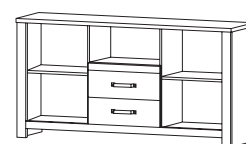

Hanging shelf
W 137 / H 16,5 / D 18,1 cm

High vitrine
W 62 / H 196,3 / D 40 cm

RTV table
W 165 / H 51,2 / D 40 cm

Low vitrine
W 110 / H 133 / D 40 cm

Commode 2d2s
W 165 / H 83,8 / D 40 cm

Hanging shelf
W 137 / H 16,5 / D 18,1 cm

Coffee table
W 90 / H 51,2 / D 60 cm

RTV table
W 165 / H 51,2 / D 40 cm

Commode 2d2s
W 165 / H 83,8 / D 40 cm

High vitrine
W 62 / H 196,3 / D 40 cm

Low vitrine
W 110 / H 133 / D 40 cm

INFORMATION _

The collection presented in this offer is the property of Meble Laski Kaczorowski Sp.k. This card is not an offer within the meaning of the Civil Code. The manufacturer reserves the right to make structural changes to the offered furniture, without changing the overall character. The dimensions given may be slightly changed. All dimensions given are external dimensions and are given in centimeters. Due to different monitor settings, the colors on offer may slightly differ from the colors of the furniture.