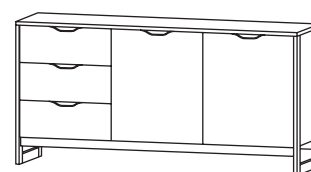

GENERAL INFORMATION _

Front / Corps: Laminated chipboard E05, 16 mm

Rim: ABS

Additional information: Lacquered plywood on the sides and bottom reinforcement, full drawers pull-out, hinges with a door

Dedicated option:

- LED lighting for display cabinets

Colour: Sand Grange Oak + Matera

DIMENSIONS _

- **High vitrine** - W 56,2 / H 194,4 / D 39,6 cm
- **Low vitrine** - W 108,6 / H 150 / D 39,6 cm
- **RTV table** - W 161 / H 53 / D 39,6 cm
- **Commode 3s2d** - W 161 / H 78,6 / D 39,6 cm
- **Coffee table** - W 108,6 / H 53 / D 61,4 cm

TECHNICAL DRAWINGS _

High vitrine

Low vitrine

RTV table

Coffee table

Commode 3s2d

High vitrine
W 56,2 / H 194,4 / D 39,6 cm

RTV table
W 161 / H 53 / D 39,6 cm

Commode 3s2d
W 161 / H 78,6 / D 39,6 cm

Low vitrine
W 108,6 / H 150 / D 39,6 cm

Coffee table
W 108,6 / H 53 / D 61,4 cm

INFORMATION _

The collection presented in this offer is the property of Meble Laski Kaczorowski Sp.k. This card is not an offer within the meaning of the Civil Code. The manufacturer reserves the right to make structural changes to the offered furniture, without changing the overall character. The dimensions given may be slightly changed. All dimensions given are external dimensions and are given in centimeters. Due to different monitor settings, the colors on offer may slightly differ from the colors of the furniture.