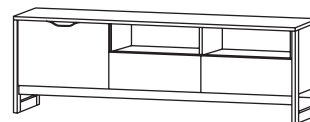

GENERAL INFORMATION _

Front / Corps: Laminated chipboard E05, 16 mm

Rim: ABS

Additional information: Lacquered plywood on the sides and bottom reinforcement, full drawers pull-out, hinges with a door

Dedicated option:

- LED lighting for display cabinets

Colour: Sand Grange Oak + Matera

DIMENSIONS _

- **High vitrine** - W 56,2 / H 194,4 / D 39,6 cm
- **Low vitrine** - W 108,6 / H 150 / D 39,6 cm
- **RTV table** - W 161 / H 53 / D 39,6 cm
- **Commode 3s2d** - W 161 / H 78,6 / D 39,6 cm
- **Coffee table** - W 108,6 / H 53 / D 61,4 cm

TECHNICAL DRAWINGS _

High vitrine

Low vitrine

RTV table

Coffee table

Commode 3s2d

High vitrine
W 56,2 / H 194,4 / D 39,6 cm

RTV table
W 161 / H 53 / D 39,6 cm

Commode 3s2d
W 161 / H 78,6 / D 39,6 cm

Low vitrine
W 108,6 / H 150 / D 39,6 cm

Coffee table
W 108,6 / H 53 / D 61,4 cm

INFORMATION _

The collection presented in this offer is the property of Meble Laski Kaczorowski Sp.k. This card is not an offer within the meaning of the Civil Code. The manufacturer reserves the right to make structural changes to the offered furniture, without changing the overall character. The dimensions given may be slightly changed. All dimensions given are external dimensions and are given in centimeters. Due to different monitor settings, the colors on offer may slightly differ from the colors of the furniture.