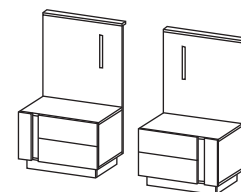

GENERAL INFORMATION _

Front / Corps: Laminated chipboard E05, 16 mm

Rim: ABS

Lighting: LED for bedside tables

Handle: Aluminum + push-to-open system

Additional information: Container for bedding, upholstered headboard, mirrors

Dedicated option:

- Frame with a gas lift,
- Mattress 160x200 cm,
- LED lighting for the wardrobe (2 points)

Colour: White + White Gloss + Grandson Oak

DIMENSIONS _

- **Wardrobe** - W 220 / H 202,4 / D 54 cm
- **Commode 138 d4s** - W 138,2 / H 90,5 / D 40 cm
- **Bed** - W 164,4 / H 104,5 / D 210,4 cm
- **Bedside table** - W 60 / H 102 / D 46 cm

TECHNICAL DRAWINGS _

Wardrobe

Commode 138 d4s

Bed

Bedside tables

Wardrobe

W 220 / H 202,4 / D 54 cm

Bed

W 164,4 / H 104,5 / D 210,4 cm

Commode 138 d4s

W 138,2 / H 90,5 / D 40 cm

Bedside table

W 60+60 / H 102 / D 46 cm

INFORMATION _

The collection presented in this offer is the property of Meble Laski Kaczorowski Sp.k. This card is not an offer within the meaning of the Civil Code. The manufacturer reserves the right to make structural changes to the offered furniture, without changing the overall character. The dimensions given may be slightly changed. All dimensions given are external dimensions and are given in centimeters. Due to different monitor settings, the colors on offer may slightly differ from the colors of the furniture.