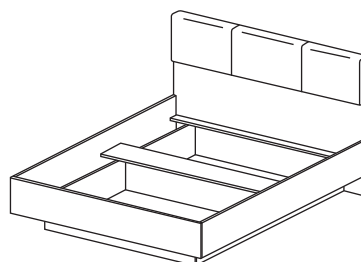

GENERAL INFORMATION _

Front / Corps: Laminated chipboard E05, 16 mm

Rim: ABS

Lighting: LED for bedside tables

Handle: Aluminum + push-to-open system

Additional information: Container for bedding, upholstered headboard, mirrors

Dedicated option:

- Frame with a gas lift,
- Mattress 160x200 cm,
- LED lighting for the wardrobe (2 points)

Colour: White + White Gloss + Grandson Oak

DIMENSIONS _

- **Wardrobe** - W 220 / H 202,4 / D 54 cm
- **Commode 138 d4s** - W 138,2 / H 90,5 / D 40 cm
- **Bed** - W 164,4 / H 104,5 / D 210,4 cm
- **Bedside table** - W 60 / H 102 / D 46 cm

TECHNICAL DRAWINGS _

Wardrobe

Commode 138 d4s

Bed

Bedside tables

Wardrobe

W 220 / H 202,4 / D 54 cm

Bed

W 164,4 / H 104,5 / D 210,4 cm

Commode 138 d4s

W 138,2 / H 90,5 / D 40 cm

Bedside table

W 60+60 / H 102 / D 46 cm

INFORMATION _

The collection presented in this offer is the property of Meble Laski Kaczorowski Sp.k. This card is not an offer within the meaning of the Civil Code. The manufacturer reserves the right to make structural changes to the offered furniture, without changing the overall character. The dimensions given may be slightly changed. All dimensions given are external dimensions and are given in centimeters. Due to different monitor settings, the colors on offer may slightly differ from the colors of the furniture.